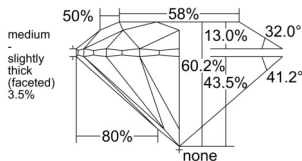

GIA®

FACSIMILE

GIA REPORT 7551407918

Verify this report at GIA.edu

GIA NATURAL DIAMOND DOSSIER®

June 04, 2026
GIA Report Number 7551407918
Shape and Cutting Style ..... Round Brilliant
Measurements ..... 4.37 - 4.38 x 2.64 mm

GRADING RESULTS

Carat Weight ..... 0.30 carat
Color Grade ..... K
Clarity Grade VVS1
Cut Grade ..... Excellent

ADDITIONAL GRADING INFORMATION

Polish ..... Excellent
Symmetry ..... Excellent
Fluorescence ..... Faint
Clarity Characteristics ..... Pinpoint, Feather
Inscription(s): GIA 7551407918

PROPORTIONS

GRADING SCALES

GIA COLOR SCALE	GIA CLARITY SCALE	GIA CUT SCALE	
D	FLAWLESS	EXCELLENT	
E	INTERNALLY FLAWLESS		
F		VVS₁	VERY GOOD
G	VVS₂		
H	VS₁	GOOD	
I	VS₂		
J	SI₁	FAIR	
K	SI₂		
L	I₁	POOR	
M			
N			
O	I₂		
P			
Q			
R	I₃		
S			
T			
U			
V			
W			
X			
Y			
Z