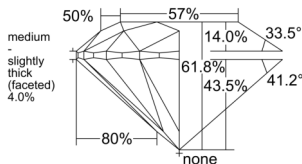

GIA®

FACSIMILE

GIA REPORT 7551408761

Verify this report at GIA.edu

GIA NATURAL DIAMOND DOSSIER®

June 03, 2026
GIA Report Number 7551408761
Shape and Cutting Style ..... Round Brilliant
Measurements ..... 4.15 - 4.17 x 2.57 mm

GRADING RESULTS

Carat Weight ..... 0.27 carat
Color Grade ..... D
Clarity Grade VS1
Cut Grade ..... Excellent

ADDITIONAL GRADING INFORMATION

Polish ..... Excellent
Symmetry ..... Excellent
Fluorescence ..... None
Clarity Characteristics..... Crystal, Pinpoint, Cloud
Inscription(s): GIA 7551408761

PROPORTIONS

Profile to actual proportions