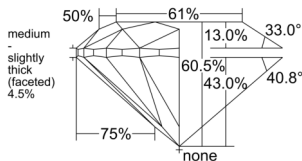

GIA®

FACSIMILE

GIA NATURAL DIAMOND DOSSIER®

June 03, 2026
GIA Report Number 7551409443
Shape and Cutting Style ..... Round Brilliant
Measurements ..... 5.95 - 5.99 x 3.61 mm

GRADING RESULTS

Carat Weight ..... 0.80 carat
Color Grade ..... H
Clarity Grade VS1
Cut Grade ..... Excellent

ADDITIONAL GRADING INFORMATION

Polish ..... Excellent
Symmetry ..... Excellent
Fluorescence ..... Medium Blue
Clarity Characteristics..... Crystal, Feather, Pinpoint
Inspection(s): GIA 7551409443

GIA REPORT 7551409443

Verify this report at GIA.edu

PROPORTIONS

Profile to actual proportions

GRADING SCALES

GIA COLOR SCALE	GIA CLARITY SCALE	GIA CUT SCALE	
D	FLAWLESS	EXCELLENT	
E	INTERNALLY FLAWLESS		
F		VVS₁	VERY GOOD
G	VVS₂		
H	VS₁	GOOD	
I	VS₂		
J	SI₁	FAIR	
K	SI₂		
L	I₁	POOR	
M	I₂		
N	I₃		
O			
P			
Q			
R			
S			
T			
U			
V			
W			
X			
Y			
Z