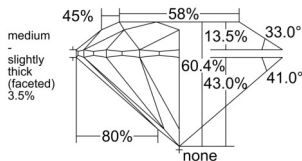

GIA®

FACSIMILE

GIA REPORT 7551410347

Verify this report at GIA.edu

GIA NATURAL DIAMOND DOSSIER®

June 04, 2026
GIA Report Number 7551410347
Shape and Cutting Style ..... Round Brilliant
Measurements ..... 5.23 - 5.25 x 3.17 mm

GRADING RESULTS

Carat Weight ..... 0.53 carat
Color Grade ..... H
Clarity Grade S11
Cut Grade ..... Excellent

ADDITIONAL GRADING INFORMATION

Polish ..... Excellent
Symmetry ..... Excellent
Fluorescence ..... None
Clarity Characteristics..... Crystal, Cloud, Feather
Inscription(s): GIA 7551410347

PROPORTIONS

Profile to actual proportions

GRADING SCALES

GIA COLOR SCALE	GIA CLARITY SCALE	GIA CUT SCALE	
D	FLAWLESS	EXCELLENT	
E	INTERNALLY FLAWLESS		
F		VVS₁	VERY GOOD
G	VVS₂		
H	VS₁	GOOD	
I	VS₂		
J	S1₁	FAIR	
K	S1₂		
L	I₁	POOR	
M	I₂		
N	I₃		
O			
P			
Q			
R			
S			
T			
U			
V			
W			
X			
Y			
Z