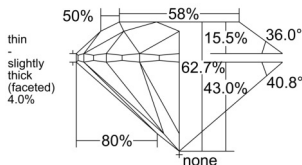

GIA®

FACSIMILE

GIA NATURAL DIAMOND DOSSIER®

June 04, 2026
GIA Report Number 7551424739
Shape and Cutting Style ..... Round Brilliant
Measurements ..... 5.61 - 5.65 x 3.53 mm

GRADING RESULTS

Carat Weight ..... 0.70 carat
Color Grade ..... G
Clarity Grade S11
Cut Grade ..... Excellent

ADDITIONAL GRADING INFORMATION

Polish ..... Excellent
Symmetry ..... Excellent
Fluorescence ..... None
Clarity Characteristics ..... Feather, Cloud, Crystal
Inscription(s): GIA 7551424739

GIA REPORT 7551424739

Verify this report at GIA.edu

PROPORTIONS

Profile to actual proportions