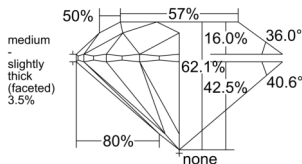

GIA®

FACSIMILE

GIA REPORT 7551426243

Verify this report at GIA.edu

GIA NATURAL DIAMOND DOSSIER®

June 10, 2026
GIA Report Number 7551426243
Shape and Cutting Style ..... Round Brilliant
Measurements ..... 5.03 - 5.07 x 3.14 mm

GRADING RESULTS

Carat Weight ..... 0.50 carat
Color Grade ..... H
Clarity Grade S11
Cut Grade ..... Excellent

ADDITIONAL GRADING INFORMATION

Polish ..... Excellent
Symmetry ..... Excellent
Fluorescence ..... Faint
Clarity Characteristics ..... Feather, Crystal
Inscription(s): GIA 7551426243

PROPORTIONS

Profile to actual proportions