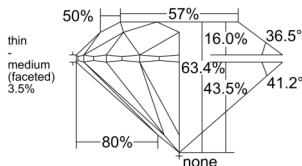

GIA®

FACSIMILE

GIA REPORT 7551426785

Verify this report at GIA.edu

GIA NATURAL DIAMOND DOSSIER®

June 04, 2026
GIA Report Number 7551426785
Shape and Cutting Style ..... Round Brilliant
Measurements ..... 4.67 - 4.70 x 2.97 mm

GRADING RESULTS

Carat Weight ..... 0.40 carat
Color Grade ..... K
Clarity Grade S11
Cut Grade ..... Excellent

ADDITIONAL GRADING INFORMATION

Polish ..... Excellent
Symmetry ..... Excellent
Fluorescence ..... Faint
Clarity Characteristics ..... Crystal
Inscription(s): GIA 7551426785

PROPORTIONS

GRADING SCALES

GIA COLOR SCALE	GIA CLARITY SCALE	GIA CUT SCALE	
D	FLAWLESS	EXCELLENT	
E	INTERNALLY FLAWLESS		
F		VVS₁	VERY GOOD
G	VVS₂		
H	VS₁	GOOD	
I	VS₂		
J	S1₁	FAIR	
K	S1₂		
L	I₁	POOR	
M	I₂		
N	I₃		
O			
P			
Q			
R			
S			
T			
U			
V			
W			
X			
Y			
Z