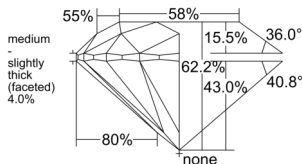

GIA®

FACSIMILE

GIA REPORT 7551428968

Verify this report at GIA.edu

GIA NATURAL DIAMOND DOSSIER®

June 05, 2026
GIA Report Number 7551428968
Shape and Cutting Style ..... Round Brilliant
Measurements ..... 5.63 - 5.67 x 3.52 mm

GRADING RESULTS

Carat Weight ..... 0.70 carat
Color Grade ..... G
Clarity Grade VS1
Cut Grade ..... Excellent

ADDITIONAL GRADING INFORMATION

Polish ..... Excellent
Symmetry ..... Excellent
Fluorescence ..... Strong Blue
Clarity Characteristics ..... Crystal, Pinpoint
Inscription(s): GIA 7551428968

PROPORTIONS

GRADING SCALES

GIA COLOR SCALE

COLORESS	D
	E
	F
	G
	H
	I
	J
NEAR COLORESS	K
	L
FAIN	M
	N
	O
	P
	Q
VERY LIGHT	R
	S
	T
	U
	V
	W
	X
	Y
LIGHT	Z

GIA CLARITY SCALE

FLAWLESS	INTERNAL FLAWLESS	
		FLAWLESS
VERY VERY SLIGHTLY INCLUDED	VVS₁	
	VVS₂	
VERY SLIGHTLY INCLUDED	VS₁	
	VS₂	
SLIGHTLY INCLUDED	SI₁	
	SI₂	
INCLUDED	I₁	
	I₂	
	I₃	

GIA CUT SCALE

EXCELLENT
VERY GOOD
GOOD
FAIR
POOR