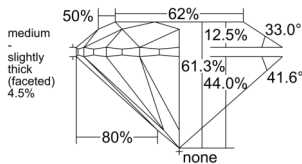

GIA®

FACSIMILE

GIA REPORT 7551430576

Verify this report at GIA.edu

GIA NATURAL DIAMOND DOSSIER®

June 05, 2026
GIA Report Number 7551430576
Shape and Cutting Style ..... Round Brilliant
Measurements ..... 4.27 - 4.31 x 2.63 mm

GRADING RESULTS

Carat Weight ..... 0.30 carat
Color Grade ..... F
Clarity Grade VS1
Cut Grade ..... Excellent

ADDITIONAL GRADING INFORMATION

Polish ..... Excellent
Symmetry ..... Excellent
Fluorescence ..... None
Clarity Characteristics..... Crystal, Feather, Needle, Pinpoint
Inscription(s): GIA 7551430576

PROPORTIONS

Profile to actual proportions

GRADING SCALES

GIA COLOR SCALE

COLORLESS	D
	E
	F
	G
	H
	I
	J
NEAR COLORLESS	K
	L
Faint	M
	N
	O
	P
Very Light	Q
	R
	S
	T
	U
	V
Light	W
	X
	Y
	Z

GIA CLARITY SCALE

FLAWLESS	VERY VERY SLIGHTLY INCLUDED	VS₁	VS₂	VS₁	SI₁	SI₂	I₁	I₂	I₃			
										VERY SLIGHTLY INCLUDED	SLIGHTLY INCLUDED	INCLUDED

GIA CUT SCALE

EXCELLENT
VERY GOOD
GOOD
FAIR
POOR