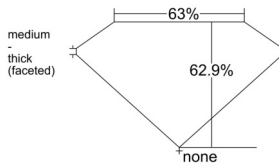

GIA®

FACSIMILE

GIA REPORT 7551435461

Verify this report at GIA.edu

GIA NATURAL DIAMOND DOSSIER®

June 05, 2026
GIA Report Number 7551435461
Shape and Cutting Style ..... Oval Brilliant
Measurements ..... 7.18 x 4.93 x 3.10 mm

GRADING RESULTS

Carat Weight ..... 0.70 carat
Color Grade ..... D
Clarity Grade VS1

ADDITIONAL GRADING INFORMATION

Polish ..... Excellent
Symmetry ..... Very Good
Fluorescence ..... None
Clarity Characteristics..... Crystal, Feather, Pinpoint
Inscription(s): GIA 7551435461

PROPORTIONS

Profile not to actual proportions

GRADING SCALES

GIA COLOR SCALE		GIA CLARITY SCALE			
COLORLESS	D	VERY VERY SLIGHTLY INCLUDED	FLAWLESS		
	E		INTERNALLY FLAWLESS		
	F	VERY SLIGHTLY INCLUDED	VVS₁		
	G		VVS₂		
	H		VS₁		
	NEAR COLORLESS	I	SLIGHTLY INCLUDED	VS₂	
		J		SI₁	
		FAINT	K	INCLUDED	SI₂
			L		I₁
			M		I₂
VERT LIGHT	N	INCLUDED	I₃		
	O				
	P				
	Q				
	R				
LIGHT	S				
	T				
	U				
	V				
	W				
X					
Y					
Z