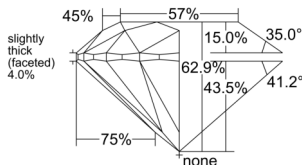

GIA®

FACSIMILE

GIA REPORT 7551442472

Verify this report at GIA.edu

GIA NATURAL DIAMOND DOSSIER®

June 09, 2026
GIA Report Number 7551442472
Shape and Cutting Style ..... Round Brilliant
Measurements ..... 5.03 - 5.06 x 3.18 mm

GRADING RESULTS

Carat Weight ..... 0.50 carat
Color Grade ..... E
Clarity Grade S11
Cut Grade ..... Excellent

ADDITIONAL GRADING INFORMATION

Polish ..... Excellent
Symmetry ..... Excellent
Fluorescence ..... None
Clarity Characteristics ..... Cloud, Crystal, Feather
Inscription(s): GIA 7551442472

PROPORTIONS

Profile to actual proportions