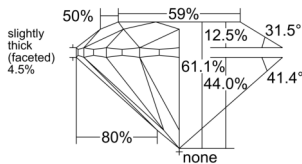

GIA®

FACSIMILE

GIA REPORT 7551443419

Verify this report at gia.edu

GIA NATURAL DIAMOND DOSSIER®

June 09, 2026
GIA Report Number 7551443419
Shape and Cutting Style ..... Round Brilliant
Measurements ..... 4.40 - 4.43 x 2.70 mm

GRADING RESULTS

Carat Weight ..... 0.32 carat
Color Grade ..... G
Clarity Grade S11
Cut Grade ..... Excellent

ADDITIONAL GRADING INFORMATION

Polish ..... Excellent
Symmetry ..... Excellent
Fluorescence ..... None
Clarity Characteristics ..... Feather
Inscription(s): GIA 7551443419

PROPORTIONS

Profile to actual proportions