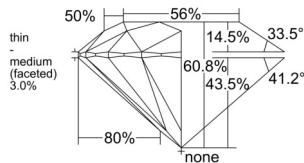

GIA®

FACSIMILE

GIA REPORT

7551444639

Verify this report at GIA.edu

GIA NATURAL DIAMOND DOSSIER®

June 09, 2026
GIA Report Number 7551444639
Shape and Cutting Style ..... Round Brilliant
Measurements ..... 3.92 - 3.95 x 2.39 mm

GRADING RESULTS

Carat Weight ..... 0.22 carat
Color Grade ..... G
Clarity Grade VS1
Cut Grade ..... Excellent

ADDITIONAL GRADING INFORMATION

Polish ..... Excellent
Symmetry ..... Excellent
Fluorescence ..... None
Clarity Characteristics..... Crystal, Cloud, Pinpoint
Inscription(s): GIA 7551444639

PROPORTIONS

Profile to actual proportions