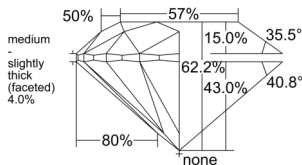

GIA®

FACSIMILE

GIA REPORT 7551444670

Verify this report at GIA.edu

GIA NATURAL DIAMOND DOSSIER®

June 10, 2026
GIA Report Number 7551444670
Shape and Cutting Style ..... Round Brilliant
Measurements ..... 4.83 - 4.86 x 3.01 mm

GRADING RESULTS

Carat Weight ..... 0.44 carat
Color Grade ..... E
Clarity Grade S11
Cut Grade ..... Excellent

ADDITIONAL GRADING INFORMATION

Polish ..... Excellent
Symmetry ..... Excellent
Fluorescence ..... Strong Blue
Clarity Characteristics ..... Cloud
Inscription(s): GIA 7551444670

PROPORTIONS

GRADING SCALES

GIA COLOR SCALE

COLOREDNESS	D
	E
	F
	G
	H
	I
	J
NEAR COLORLESS	K
	L
Faint	M
	N
	O
	P
Very Light	Q
	R
	S
	T
	U
	V
Light	W
	X
	Y
	Z

GIA CLARITY SCALE

FLAWLESS	INTERNAL FLAWLESS	VERY VERY SLIGHTLY INCLUDED	VERY SLIGHTLY INCLUDED	SLIGHTLY INCLUDED	INCLUDED	FLAWLESS
						EXCELLENT
VVS₁	VVS₂	VS₁	VS₂	SI₁	SI₂	VERY GOOD
						GOOD
I₁	I₂	I₃				FAIR
						POOR

GIA CUT SCALE

EXCELLENT
VERY GOOD
GOOD
FAIR
POOR