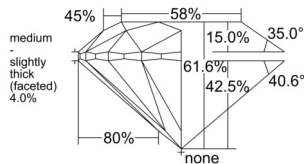

GIA®

FACSIMILE

GIA REPORT

7551448867

Verify this report at GIA.edu

GIA NATURAL DIAMOND DOSSIER®

June 09, 2026
GIA Report Number 7551448867
Shape and Cutting Style ..... Round Brilliant
Measurements ..... 4.79 - 4.80 x 2.95 mm

GRADING RESULTS

Carat Weight ..... 0.42 carat
Color Grade ..... E
Clarity Grade VS2
Cut Grade ..... Excellent

ADDITIONAL GRADING INFORMATION

Polish ..... Excellent
Symmetry ..... Excellent
Fluorescence ..... Medium Blue
Clarity Characteristics ..... Crystal, Cloud, Feather
Inscription(s): GIA 7551448867

PROPORTIONS

Profile to actual proportions

GRADING SCALES

GIA COLOR SCALE

COLORED	D
	E
	F
	G
	H
	I
	J
NEAR COLORLESS	K
	L
FAIN	M
	N
	O
	P
	Q
	R
	S
	T
	U
	V
	W
	X
	Y
LIGHT	Z

GIA CLARITY SCALE

FLAWLESS	VERY VERY SLIGHTLY INCLUDED	VS₁	VS₂	SI₁	SI₂	I₁	I₂	I₃	
									FLAWLESS
INTERNALLY FLAWLESS	VERY SLIGHTLY INCLUDED								

GIA CUT SCALE

EXCELLENT
VERY GOOD
GOOD
FAIR
POOR