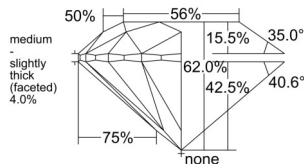

GIA®

FACSIMILE

GIA REPORT 7551452176

Verify this report at GIA.edu

GIA NATURAL DIAMOND DOSSIER®

June 10, 2026
GIA Report Number 7551452176
Shape and Cutting Style ..... Round Brilliant
Measurements ..... 5.16 - 5.18 x 3.20 mm

GRADING RESULTS

Carat Weight ..... 0.53 carat
Color Grade ..... J
Clarity Grade SI2
Cut Grade ..... Excellent

ADDITIONAL GRADING INFORMATION

Polish ..... Excellent
Symmetry ..... Excellent
Fluorescence ..... Medium Blue
Clarity Characteristics ..... Crystal
Inscription(s): GIA 7551452176

PROPORTIONS

Profile to actual proportions