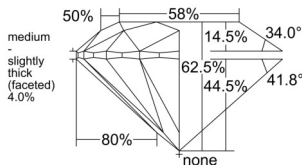

GIA®

FACSIMILE

GIA REPORT 7551453598

Verify this report at GIA.edu

GIA NATURAL DIAMOND DOSSIER®

June 09, 2026
GIA Report Number 7551453598
Shape and Cutting Style ..... Round Brilliant
Measurements ..... 4.09 - 4.11 x 2.56 mm

GRADING RESULTS

Carat Weight ..... 0.26 carat
Color Grade ..... F
Clarity Grade VS2
Cut Grade ..... Excellent

ADDITIONAL GRADING INFORMATION

Polish ..... Excellent
Symmetry ..... Excellent
Fluorescence ..... None
Clarity Characteristics ..... Cloud
Inscription(s): GIA 7551453598

PROPORTIONS

Profile to actual proportions