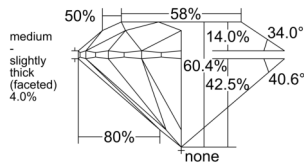

GIA®

FACSIMILE

GIA REPORT 7551454425

Verify this report at GIA.edu

GIA NATURAL DIAMOND DOSSIER®

June 09, 2026
GIA Report Number 7551454425
Shape and Cutting Style ..... Round Brilliant
Measurements ..... 3.70 - 3.72 x 2.24 mm

GRADING RESULTS

Carat Weight ..... 0.19 carat
Color Grade ..... G
Clarity Grade S11
Cut Grade ..... Excellent

ADDITIONAL GRADING INFORMATION

Polish ..... Excellent
Symmetry ..... Excellent
Fluorescence ..... Medium Blue
Clarity Characteristics ..... Cloud, Crystal, Feather
Inscription(s): GIA 7551454425

PROPORTIONS

Profile to actual proportions