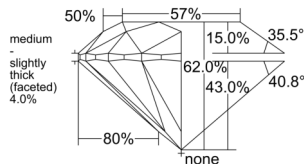

GIA®

FACSIMILE

GIA REPORT

7551458117

Verify this report at GIA.edu

GIA NATURAL DIAMOND DOSSIER®

June 11, 2026
GIA Report Number 7551458117
Shape and Cutting Style ..... Round Brilliant
Measurements ..... 4.33 - 4.36 x 2.69 mm

GRADING RESULTS

Carat Weight ..... 0.31 carat
Color Grade ..... J
Clarity Grade VS1
Cut Grade ..... Excellent

ADDITIONAL GRADING INFORMATION

Polish ..... Excellent
Symmetry ..... Excellent
Fluorescence ..... None
Clarity Characteristics ..... Feather, Pinpoint
Inscription(s): GIA 7551458117

PROPORTIONS

Profile to actual proportions