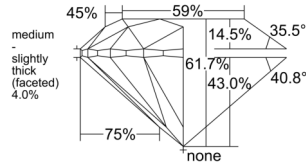

GIA®

FACSIMILE

GIA REPORT 7551460956

Verify this report at GIA.edu

GIA NATURAL DIAMOND DOSSIER®

June 10, 2026
GIA Report Number 7551460956
Shape and Cutting Style ..... Round Brilliant
Measurements ..... 4.31 - 4.34 x 2.67 mm

GRADING RESULTS

Carat Weight ..... 0.31 carat
Color Grade ..... G
Clarity Grade VS1
Cut Grade ..... Excellent

ADDITIONAL GRADING INFORMATION

Polish ..... Excellent
Symmetry ..... Excellent
Fluorescence ..... None
Clarity Characteristics..... Crystal, Feather, Cloud, Pinpoint
Inspection(s): GIA 7551460956

PROPORTIONS

Profile to actual proportions