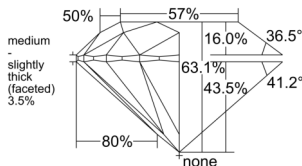

GIA®

FACSIMILE

GIA REPORT 7551465552

Verify this report at GIA.edu

GIA NATURAL DIAMOND DOSSIER®

June 12, 2026
GIA Report Number 7551465552
Shape and Cutting Style ..... Round Brilliant
Measurements ..... 5.64 - 5.66 x 3.57 mm

GRADING RESULTS

Carat Weight ..... 0.70 carat
Color Grade I
Clarity Grade VS1
Cut Grade ..... Excellent

ADDITIONAL GRADING INFORMATION

Polish ..... Excellent
Symmetry ..... Excellent
Fluorescence ..... None
Clarity Characteristics ..... Cloud, Crystal, Needle
Inscription(s): GIA 7551465552

PROPORTIONS

GRADING SCALES

GIA COLOR SCALE

COLORESS	D
	E
	F
	G
	H
	I
	J
NEAR COLORESS	K
	L
FANIT	M
	N
	O
	P
	R
	S
	T
	U
	V
	W
	X
	Y
LIGHT	Z

GIA CLARITY SCALE

FLAWLESS	VERY VERY SLIGHTLY INCLUDED	VS₁	VS₂	VS₁	VS₂	SI₁	SI₂	I₁	I₂	I₃	
											FLAWLESS
INTERNALLY FLAWLESS	VERY SLIGHTLY INCLUDED										

GIA CUT SCALE

EXCELLENT
VERY GOOD
GOOD
FAIR
POOR