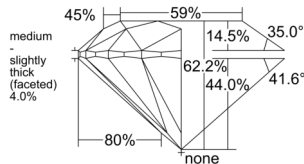

GIA®

FACSIMILE

GIA NATURAL DIAMOND DOSSIER®

June 12, 2026
GIA Report Number 7551472760
Shape and Cutting Style ..... Round Brilliant
Measurements ..... 4.41 - 4.42 x 2.75 mm

GRADING RESULTS

Carat Weight ..... 0.33 carat
Color Grade ..... D
Clarity Grade VS2
Cut Grade ..... Excellent

ADDITIONAL GRADING INFORMATION

Polish ..... Excellent
Symmetry ..... Excellent
Fluorescence ..... None
Clarity Characteristics ..... Crystal, Cloud
Inscription(s): GIA 7551472760

GIA REPORT 7551472760

Verify this report at GIA.edu

PROPORTIONS

Profile to actual proportions