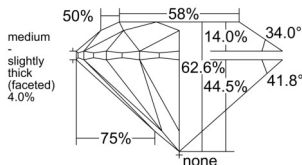

GIA®

FACSIMILE

GIA REPORT

7551473264

Verify this report at GIA.edu

GIA NATURAL DIAMOND DOSSIER®

June 12, 2026
GIA Report Number 7551473264
Shape and Cutting Style ..... Round Brilliant
Measurements ..... 4.30 - 4.33 x 2.70 mm

GRADING RESULTS

Carat Weight ..... 0.31 carat
Color Grade ..... E
Clarity Grade VS2
Cut Grade ..... Excellent

ADDITIONAL GRADING INFORMATION

Polish ..... Excellent
Symmetry ..... Excellent
Fluorescence ..... None
Clarity Characteristics..... Cloud, Feather, Crystal
Inscription(s): GIA 7551473264

PROPORTIONS

Profile to actual proportions

GRADING SCALES

GIA COLOR SCALE

COLORESS	D
	E
	F
	G
	H
	I
	J
NEAR COLORESS	K
	L
FAIN	M
	N
	O
	P
	Q
	R
	S
	T
	U
	V
	W
	X
	Y
LIGHT	Z

GIA CLARITY SCALE

FLAWLESS	VERY VERY SLIGHTLY INCLUDED	VS₁	VS₂	VS₁	VS₂	SI₁	SI₂	I₁	I₂	I₃		
											FLAWLESS	INTERNALLY FLAWLESS

GIA CUT SCALE

EXCELLENT
VERY GOOD
GOOD
FAIR
POOR