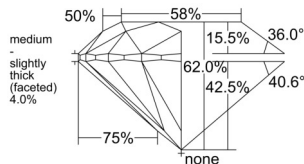

GIA®

FACSIMILE

GIA REPORT

7551488906

Verify this report at GIA.edu

GIA NATURAL DIAMOND DOSSIER®

June 19, 2026
GIA Report Number 7551488906
Shape and Cutting Style ..... Round Brilliant
Measurements ..... 4.30 - 4.32 x 2.67 mm

GRADING RESULTS

Carat Weight ..... 0.31 carat
Color Grade ..... E
Clarity Grade VS1
Cut Grade ..... Excellent

ADDITIONAL GRADING INFORMATION

Polish ..... Excellent
Symmetry ..... Excellent
Fluorescence ..... None
Clarity Characteristics..... Crystal, Feather, Pinpoint
Inscription(s): GIA 7551488906

PROPORTIONS

Profile to actual proportions

GRADING SCALES

GIA COLOR SCALE

COLORLESS	D
	E
	F
	G
	H
	I
	J
NEAR COLORLESS	K
	L
Faint	M
	N
	O
	P
	Q
	R
	S
	T
	U
	V
	W
	X
	Y
LIGHT	Z

GIA CLARITY SCALE

FLAWLESS	VERY VERY SLIGHTLY INCLUDED	VS₁	VS₂	VS₁	SI₁	SI₂	I₁	I₂	I₃	
										FLAWLESS
INTERNALLY FLAWLESS	VERY SLIGHTLY INCLUDED	VS₁	VS₂	VS₁	SI₁	SI₂	I₁	I₂	I₃	

GIA CUT SCALE

EXCELLENT
VERY GOOD
GOOD
FAIR
POOR