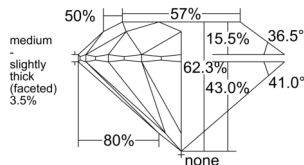

GIA®

FACSIMILE

GIA REPORT 7551489740

Verify this report at GIA.edu

GIA NATURAL DIAMOND DOSSIER®

June 12, 2026
GIA Report Number 7551489740
Shape and Cutting Style ..... Round Brilliant
Measurements ..... 5.06 - 5.09 x 3.17 mm

GRADING RESULTS

Carat Weight ..... 0.50 carat
Color Grade ..... D
Clarity Grade VVS2
Cut Grade ..... Excellent

ADDITIONAL GRADING INFORMATION

Polish ..... Excellent
Symmetry ..... Excellent
Fluorescence ..... None
Clarity Characteristics..... Pinpoint, Cloud, Indented Natural
Inscription(s): GIA 7551489740

PROPORTIONS

GRADING SCALES

GIA COLOR SCALE

COLORESS	D
	E
	F
	G
	H
	I
	J
NEAR COLORESS	K
	L
FANT	M
	N
	O
	P
	Q
VERY LIGHT	R
	S
	T
	U
	V
	W
	X
	Y
LIGHT	Z

GIA CLARITY SCALE

VERY VERY SLIGHTLY INCLUDED	FLAWLESS
	INTERNALLY FLAWLESS
VERY SLIGHTLY INCLUDED	VVS₁
	VVS₂
SLIGHTLY INCLUDED	VS₁
	VS₂
INCLUDED	SI₁
	SI₂
	I₁
	I₂
	I₃

GIA CUT SCALE

EXCELLENT
VERY GOOD
GOOD
FAIR
POOR