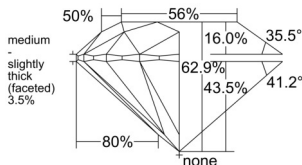

GIA®

FACSIMILE

GIA REPORT 7551493072

Verify this report at gia.edu

GIA NATURAL DIAMOND DOSSIER®

June 15, 2026
GIA Report Number 7551493072
Shape and Cutting Style ..... Round Brilliant
Measurements ..... 5.79 - 5.83 x 3.65 mm

GRADING RESULTS

Carat Weight ..... 0.75 carat
Color Grade ..... J
Clarity Grade VS1
Cut Grade ..... Excellent

ADDITIONAL GRADING INFORMATION

Polish ..... Excellent
Symmetry ..... Excellent
Fluorescence ..... Faint
Clarity Characteristics..... Crystal, Feather, Cloud, Needle
Inscription(s): GIA 7551493072

PROPORTIONS

GRADING SCALES

GIA COLOR SCALE

COLOURLESS	D
	E
	F
	G
	H
	I
NEAR COLOURLESS	J
	K
	L
FAIN	M
	N
	O
	P
VERY LIGHT	Q
	R
	S
	T
	U
	V
	W
	X
	Y
LIGHT	Z

GIA CLARITY SCALE

FLAWLESS	INTERNAL FLAWLESS	
		FLAWLESS
VERY VERY SLIGHTLY INCLUDED	VVS₁	
	VVS₂	
VERY SLIGHTLY INCLUDED	VS₁	
	VS₂	
SLIGHTLY INCLUDED	SI₁	
	SI₂	
INCLUDED	I₁	
	I₂	
	I₃	

GIA CUT SCALE

EXCELLENT
VERY GOOD
GOOD
FAIR
POOR