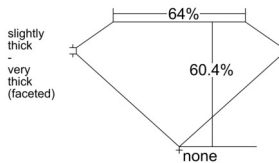

GIA®

FACSIMILE

GIA REPORT 7551493842

Verify this report at GIA.edu

GIA NATURAL DIAMOND DOSSIER®

June 15, 2026
GIA Report Number 7551493842
Shape and Cutting Style ..... Oval Brilliant
Measurements ..... 5.86 x 4.16 x 2.51 mm

GRADING RESULTS

Carat Weight ..... 0.40 carat
Color Grade ..... E
Clarity Grade VS1

ADDITIONAL GRADING INFORMATION

Polish ..... Excellent
Symmetry ..... Very Good
Fluorescence ..... Faint
Clarity Characteristics..... Crystal, Feather, Pinpoint
Inscription(s): GIA 7551493842

PROPORTIONS

Profile not to actual proportions

GRADING SCALES

GIA COLOR SCALE		GIA CLARITY SCALE			
COLORLESS	D	VERY VERY SLIGHTLY INCLUDED	FLAWLESS		
	E		INTERNALLY FLAWLESS		
	F	VERY SLIGHTLY INCLUDED	VS₁		
	G		VS₂		
	H		VS₁		
	NEAR COLORLESS	I	SLIGHTLY INCLUDED	VS₂	
		J		SI₁	
		FAINT	K	INCLUDED	SI₂
			L		I₁
			M		I₂
VERT LIGHT	N	INCLUDED	I₃		
	O				
	P				
	Q				
	R				
LIGHT	S				
	T				
	U				
	V				
	W				
	X				
	Y				
	Z