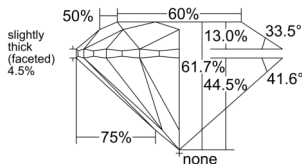

GIA®

FACSIMILE

GIA NATURAL DIAMOND DOSSIER®

June 16, 2026
GIA Report Number 7551501400
Shape and Cutting Style ..... Round Brilliant
Measurements ..... 5.08 - 5.10 x 3.14 mm

GRADING RESULTS

Carat Weight ..... 0.50 carat
Color Grade ..... F
Clarity Grade VS1
Cut Grade ..... Excellent

ADDITIONAL GRADING INFORMATION

Polish ..... Excellent
Symmetry ..... Excellent
Fluorescence ..... None
Clarity Characteristics ..... Feather, Pinpoint
Inscription(s): GIA 7551501400

GIA REPORT 7551501400

Verify this report at GIA.edu

PROPORTIONS

Profile to actual proportions