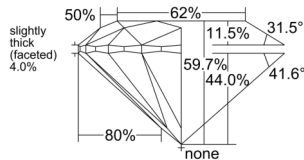

GIA®

FACSIMILE

GIA NATURAL DIAMOND DOSSIER®

June 17, 2026

GIA Report Number 7551504204

Shape and Cutting Style ..... Round Brilliant

Measurements ..... 4.34 - 4.36 x 2.59 mm

GRADING RESULTS

Carat Weight ..... 0.30 carat

Color Grade ..... D

Clarity Grade VVS1

Cut Grade ..... Very Good

ADDITIONAL GRADING INFORMATION

Polish ..... Excellent

Symmetry ..... Very Good

Fluorescence ..... None

Clarity Characteristics ..... Pinpoint

Inscription(s): GIA 7551504204

GIA REPORT 7551504204

Verify this report at GIA.edu

PROPORTIONS

Profile to actual proportions