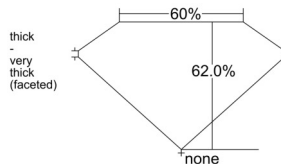

GIA®

FACSIMILE

GIA REPORT

7551504484

Verify this report at GIA.edu

GIA NATURAL DIAMOND DOSSIER®

June 16, 2026
GIA Report Number **7551504484**
Shape and Cutting Style ..... **Pear Brilliant**
Measurements ..... **5.89 x 3.77 x 2.34 mm**

GRADING RESULTS

Carat Weight ..... **0.30 carat**
Color Grade ..... **H**
Clarity Grade **VS2**

ADDITIONAL GRADING INFORMATION

Polish ..... **Excellent**
Symmetry ..... **Very Good**
Fluorescence ..... **Medium Blue**
Clarity Characteristics ..... **Crystal**
Inscription(s): GIA 7551504484

PROPORTIONS

Profile not to actual proportions

GRADING SCALES

GIA COLOR SCALE		GIA CLARITY SCALE	
COLORLESS	D	VERY VERY SLIGHTLY INCLUDED	FLAWLESS
	E		INTERNALLY FLAWLESS
	F		VVS₁
	G		VVS₂
	H		VS₁
	I		VS₂
	J		SI₁
	K		SI₂
	L		I₁
	M		I₂
NEAR COLORLESS	N	SLIGHTLY INCLUDED	I₃
	O		
	P		
	Q		
FAINT	R	INCLUDED	
	S		
	T		
	U		
VERY LIGHT	V		
	W		
	X		
	Y		
LIGHT	Z