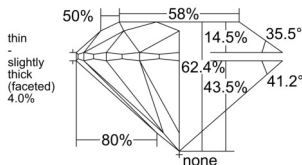

GIA®

FACSIMILE

GIA NATURAL DIAMOND DOSSIER®

June 17, 2026
GIA Report Number 7551516936
Shape and Cutting Style ..... Round Brilliant
Measurements ..... 4.70 - 4.73 x 2.94 mm

GRADING RESULTS

Carat Weight ..... 0.40 carat
Color Grade ..... F
Clarity Grade S11
Cut Grade ..... Excellent

ADDITIONAL GRADING INFORMATION

Polish ..... Excellent
Symmetry ..... Excellent
Fluorescence ..... None
Clarity Characteristics ..... Crystal
Inscription(s): GIA 7551516936

GIA REPORT 7551516936

Verify this report at GIA.edu

PROPORTIONS

GRADING SCALES

GIA COLOR SCALE	GIA CLARITY SCALE	GIA CUT SCALE	
D	FLAWLESS	EXCELLENT	
E	INTERNALLY FLAWLESS		
F		VVS₁	VERY GOOD
G	VVS₂		
H	VS₁	GOOD	
I	VS₂		
J	S1₁	FAIR	
K	S1₂		
L	I₁	POOR	
M	I₂		
N	I₃		
O			
P			
Q			
R			
S			
T			
U			
V			
W			
X			
Y			
Z