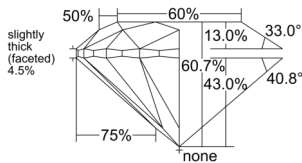

GIA®

FACSIMILE

GIA NATURAL DIAMOND DOSSIER®

June 18, 2026
GIA Report Number 7551522784
Shape and Cutting Style ..... Round Brilliant
Measurements ..... 5.10 - 5.14 x 3.11 mm

GRADING RESULTS

Carat Weight ..... 0.50 carat
Color Grade ..... G
Clarity Grade S11
Cut Grade ..... Excellent

ADDITIONAL GRADING INFORMATION

Polish ..... Excellent
Symmetry ..... Excellent
Fluorescence ..... None
Clarity Characteristics ..... Crystal, Feather
Inscription(s): GIA 7551522784

GIA REPORT 7551522784

Verify this report at GIA.edu

PROPORTIONS

Profile to actual proportions