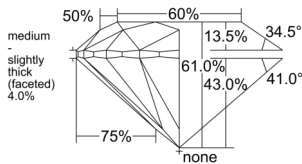

GIA®

FACSIMILE

GIA REPORT

7551523811

Verify this report at GIA.edu

GIA NATURAL DIAMOND DOSSIER®

June 19, 2026
GIA Report Number 7551523811
Shape and Cutting Style ..... Round Brilliant
Measurements ..... 5.69 - 5.72 x 3.48 mm

GRADING RESULTS

Carat Weight ..... 0.70 carat
Color Grade ..... F
Clarity Grade VVS2
Cut Grade ..... Excellent

ADDITIONAL GRADING INFORMATION

Polish ..... Excellent
Symmetry ..... Excellent
Fluorescence ..... None
Clarity Characteristics ..... Feather, Pinpoint
Inscription(s): GIA 7551523811

PROPORTIONS

Profile to actual proportions