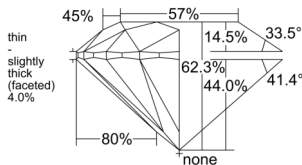

GIA®

FACSIMILE

GIA REPORT 7551523821

Verify this report at GIA.edu

GIA NATURAL DIAMOND DOSSIER®

June 18, 2026
GIA Report Number 7551523821
Shape and Cutting Style ..... Round Brilliant
Measurements ..... 4.71 - 4.74 x 2.94 mm

GRADING RESULTS

Carat Weight ..... 0.40 carat
Color Grade ..... D
Clarity Grade VS1
Cut Grade ..... Excellent

ADDITIONAL GRADING INFORMATION

Polish ..... Excellent
Symmetry ..... Excellent
Fluorescence ..... None
Clarity Characteristics..... Crystal, Pinpoint, Needle
Inscription(s): GIA 7551523821

PROPORTIONS

GRADING SCALES

GIA COLOR SCALE	GIA CLARITY SCALE	GIA CUT SCALE	
D	FLAWLESS	EXCELLENT	
E	INTERNALLY FLAWLESS		
F		VVS₁	VERY GOOD
G	VVS₂		
H	VS₁	GOOD	
I	VS₂		
J	SI₁	FAIR	
K	SI₂		
L	I₁	POOR	
M	I₂		
N	I₃		
O			
P			
Q			
R			
S			
T			
U			
V			
W			
X			
Y			
Z