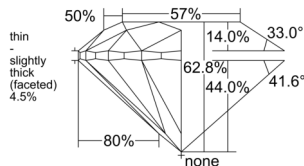

GIA®

FACSIMILE

GIA REPORT

7551529346

Verify this report at GIA.edu

GIA NATURAL DIAMOND DOSSIER®

June 19, 2026
GIA Report Number 7551529346
Shape and Cutting Style ..... Round Brilliant
Measurements ..... 4.68 - 4.71 x 2.95 mm

GRADING RESULTS

Carat Weight ..... 0.40 carat
Color Grade ..... F
Clarity Grade S11
Cut Grade ..... Excellent

ADDITIONAL GRADING INFORMATION

Polish ..... Excellent
Symmetry ..... Excellent
Fluorescence ..... None
Clarity Characteristics..... Cloud, Feather, Crystal
Inscription(s): GIA 7551529346

PROPORTIONS

Profile to actual proportions

GRADING SCALES

GIA COLOR SCALE

COLORLESS
NEAR COLORLESS
FAINT
VERY LIGHT
LIGHT

- D
- E
- F
- G
- H
- I
- J
- K
- L
- M
- N
- O
- P
- R
- S
- T
- U
- V
- W
- X
- Y
- Z

GIA CLARITY SCALE

VERY VERY SLIGHTLY INCLUDED
VERY SLIGHTLY INCLUDED
SLIGHTLY INCLUDED
INCLUDED

- FLAWLESS
- INTERNALLY FLAWLESS
- VVS₁
- VVS₂
- VS₁
- VS₂
- S1₁
- S1₂
- I₁
- I₂
- I₃

GIA CUT SCALE

- EXCELLENT
- VERY GOOD
- GOOD
- FAIR
- POOR