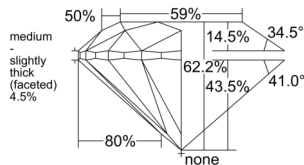

GIA®

FACSIMILE

GIA REPORT 7551537859

Verify this report at gia.edu

GIA NATURAL DIAMOND DOSSIER®

June 19, 2026
GIA Report Number 7551537859
Shape and Cutting Style ..... Round Brilliant
Measurements ..... 4.25 - 4.29 x 2.66 mm

GRADING RESULTS

Carat Weight ..... 0.30 carat
Color Grade ..... J
Clarity Grade VS1
Cut Grade ..... Excellent

ADDITIONAL GRADING INFORMATION

Polish ..... Excellent
Symmetry ..... Very Good
Fluorescence ..... None
Clarity Characteristics ..... Cloud, Pinpoint
Inscription(s): GIA 7551537859

PROPORTIONS

Profile to actual proportions

GRADING SCALES

GIA COLOR SCALE

COLORLESS	D
	E
	F
	G
	H
	I
	J
NEAR COLORLESS	K
	L
FAIN	M
	N
	O
	P
	Q
VERY LIGHT	R
	S
	T
	U
	V
	W
	X
	Y
LIGHT	Z

GIA CLARITY SCALE

FLAWLESS	VERY VERY SLIGHTLY INCLUDED	VS₁	VS₂	VS₁	VS₂	SI₁	SI₂	I₁	I₂	I₃											
											FLAWLESS	INTERNALLY FLAWLESS	VVS₁	VVS₂	VS₁	VS₂	SI₁	SI₂	I₁	I₂	I₃

GIA CUT SCALE

EXCELLENT
VERY GOOD
GOOD
FAIR
POOR