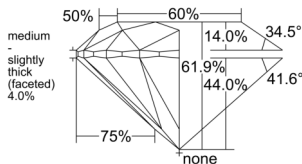

GIA®

FACSIMILE

GIA REPORT

7551538381

Verify this report at GIA.edu

GIA NATURAL DIAMOND DOSSIER®

June 20, 2026
GIA Report Number 7551538381
Shape and Cutting Style ..... Round Brilliant
Measurements ..... 4.75 - 4.78 x 2.95 mm

GRADING RESULTS

Carat Weight ..... 0.41 carat
Color Grade I
Clarity Grade VVS1
Cut Grade ..... Excellent

ADDITIONAL GRADING INFORMATION

Polish ..... Excellent
Symmetry ..... Excellent
Fluorescence ..... Medium Blue
Clarity Characteristics ..... Pinpoint, Feather
Inscription(s): GIA 7551538381

PROPORTIONS

Profile to actual proportions

GRADING SCALES

GIA COLOR SCALE	GIA CLARITY SCALE	GIA CUT SCALE
COLOURLESS	FLAWLESS	EXCELLENT
D	INTERNALLY FLAWLESS	
E	VVS₁	VERY GOOD
F		
G	VS₁	GOOD
H		
I	SI₁	FAIR
J		
K	I₁	POOR
L		
M	I₂	
N		
O	I₃	
P		
Q		
R		
S		
T		
U		
V		
W		
X		
Y		
Z