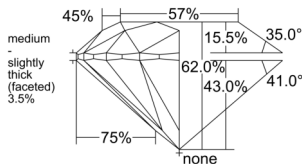

GIA®

FACSIMILE

GIA REPORT 7551542573

Verify this report at GIA.edu

GIA NATURAL DIAMOND DOSSIER®

June 22, 2026
GIA Report Number 7551542573
Shape and Cutting Style ..... Round Brilliant
Measurements ..... 4.41 - 4.43 x 2.74 mm

GRADING RESULTS

Carat Weight ..... 0.33 carat
Color Grade ..... G
Clarity Grade S11
Cut Grade ..... Excellent

ADDITIONAL GRADING INFORMATION

Polish ..... Excellent
Symmetry ..... Excellent
Fluorescence ..... None
Clarity Characteristics ..... Cloud
Inscription(s): GIA 7551542573

PROPORTIONS

Profile to actual proportions

GRADING SCALES

GIA COLOR SCALE

COLORLESS	D
	E
	F
	G
	H
	I
NEAR COLORLESS	J
	K
	L
FAIN	M
	N
	O
	P
VERY LIGHT	Q
	R
	S
	T
	U
	V
	W
	X
	Y
LIGHT	Z

GIA CLARITY SCALE

FLAWLESS	VERY VERY SLIGHTLY INCLUDED	VS₁	VS₂	SLIGHTLY INCLUDED	SI₁	SI₂	I₁	I₂	I₃	
										VERY SLIGHTLY INCLUDED
INTERNALLY FLAWLESS										

GIA CUT SCALE

EXCELLENT
VERY GOOD
GOOD
FAIR
POOR