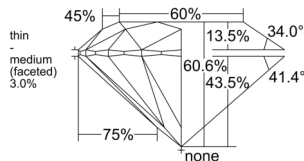

GIA®

FACSIMILE

GIA REPORT

7551544272

Verify this report at GIA.edu

GIA NATURAL DIAMOND DOSSIER®

June 22, 2026
GIA Report Number 7551544272
Shape and Cutting Style ..... Round Brilliant
Measurements ..... 3.88 - 3.90 x 2.36 mm

GRADING RESULTS

Carat Weight ..... 0.21 carat
Color Grade ..... D
Clarity Grade VS1
Cut Grade ..... Excellent

ADDITIONAL GRADING INFORMATION

Polish ..... Excellent
Symmetry ..... Excellent
Fluorescence ..... None
Clarity Characteristics ..... Feather, Pinpoint, Needle
Inscription(s): GIA 7551544272

PROPORTIONS

Profile to actual proportions