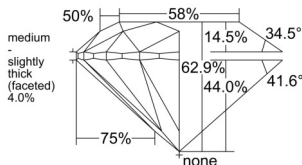

GIA®

FACSIMILE

GIA REPORT 7551544341

Verify this report at GIA.edu

GIA NATURAL DIAMOND DOSSIER®

June 22, 2026
GIA Report Number 7551544341
Shape and Cutting Style ..... Round Brilliant
Measurements ..... 5.67 - 5.70 x 3.58 mm

GRADING RESULTS

Carat Weight ..... 0.71 carat
Color Grade ..... J
Clarity Grade VVS1
Cut Grade ..... Excellent

ADDITIONAL GRADING INFORMATION

Polish ..... Excellent
Symmetry ..... Excellent
Fluorescence ..... Medium Blue
Clarity Characteristics ..... Pinpoint, Feather
Inscription(s): GIA 7551544341

PROPORTIONS

Profile to actual proportions

GRADING SCALES

GIA COLOR SCALE

COLORESS	D
	E
	F
	G
	H
	I
	J
NEAR COLORESS	K
	L
FANIT	M
	N
	O
	P
	Q
	R
	S
	T
	U
	V
	W
	X
	Y
LIGHT	Z

GIA CLARITY SCALE

VERY VERY SLIGHTLY INCLUDED	FLAWLESS
	INTERNALLY FLAWLESS
VERY SLIGHTLY INCLUDED	VVS₁
	VVS₂
SLIGHTLY INCLUDED	VS₁
	VS₂
INCLUDED	SI₁
	SI₂
	I₁
	I₂
	I₃

GIA CUT SCALE

EXCELLENT
VERY GOOD
GOOD
FAIR
POOR