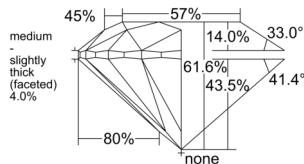

GIA®

FACSIMILE

GIA REPORT

7551554632

Verify this report at GIA.edu

GIA NATURAL DIAMOND DOSSIER®

June 24, 2026
GIA Report Number 7551554632
Shape and Cutting Style ..... Round Brilliant
Measurements ..... 4.52 - 4.54 x 2.79 mm

GRADING RESULTS

Carat Weight ..... 0.35 carat
Color Grade ..... F
Clarity Grade VS2
Cut Grade ..... Excellent

ADDITIONAL GRADING INFORMATION

Polish ..... Excellent
Symmetry ..... Excellent
Fluorescence ..... None
Clarity Characteristics ..... Cloud
Inscription(s): GIA 7551554632

PROPORTIONS

Profile to actual proportions

GRADING SCALES

GIA COLOR SCALE

COLORLESS	D
	E
	F
	G
	H
	I
	J
NEAR COLORLESS	K
	L
Faint	M
	N
	O
	P
	Q
	R
	S
	T
	U
	V
	W
	X
	Y
Light	Z

GIA CLARITY SCALE

FLAWLESS	VERY VERY SLIGHTLY INCLUDED	VS₁	VS₂	VS₁	VS₂	SL₁	SL₂	I₁	I₂	I₃				
											INTERNAL FLAWLESS	VERY SLIGHTLY INCLUDED	SLIGHTLY INCLUDED	INCLUDED

GIA CUT SCALE

EXCELLENT
VERY GOOD
GOOD
FAIR
POOR