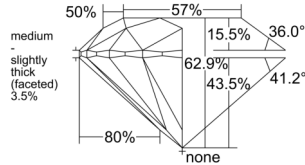

GIA®

FACSIMILE

GIA REPORT 7551559524

Verify this report at GIA.edu

GIA NATURAL DIAMOND DOSSIER®

June 24, 2026
GIA Report Number 7551559524
Shape and Cutting Style ..... Round Brilliant
Measurements ..... 5.12 - 5.15 x 3.23 mm

GRADING RESULTS

Carat Weight ..... 0.52 carat
Color Grade ..... F
Clarity Grade VS1
Cut Grade ..... Excellent

ADDITIONAL GRADING INFORMATION

Polish ..... Excellent
Symmetry ..... Excellent
Fluorescence ..... Strong Blue
Clarity Characteristics..... Cloud, Needle, Reflecting Surface
Graining, Indented Natural

Inscription(s): GIA 7551559524

PROPORTIONS

Profile to actual proportions