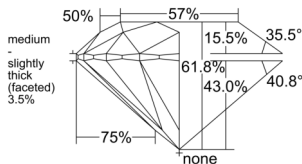

GIA®

FACSIMILE

GIA REPORT 7551570431

Verify this report at GIA.edu

GIA NATURAL DIAMOND DOSSIER®

June 24, 2026
GIA Report Number 7551570431
Shape and Cutting Style ..... Round Brilliant
Measurements ..... 5.49 - 5.52 x 3.40 mm

GRADING RESULTS

Carat Weight ..... 0.63 carat
Color Grade ..... H
Clarity Grade VS1
Cut Grade ..... Excellent

ADDITIONAL GRADING INFORMATION

Polish ..... Excellent
Symmetry ..... Excellent
Fluorescence ..... None
Clarity Characteristics..... Crystal, Pinpoint
Inscription(s): GIA 7551570431

PROPORTIONS

GRADING SCALES

GIA COLOR SCALE	GIA CLARITY SCALE	GIA CUT SCALE
COLOURLESS	FLAWLESS	EXCELLENT
D	INTERNALLY FLAWLESS	
E	VVS₁	VERY GOOD
F		
G	VS₁	GOOD
H		
I	SI₁	FAIR
J		
K	I₁	POOR
L		
M	I₂	
N		
O	I₃	
P		
Q		
R		
S		
T		
U		
V		
W		
X		
Y		
Z