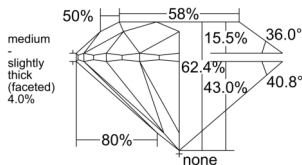

GIA®

FACSIMILE

GIA REPORT 7551572642

Verify this report at GIA.edu

GIA NATURAL DIAMOND DOSSIER®

June 25, 2026
GIA Report Number 7551572642
Shape and Cutting Style ..... Round Brilliant
Measurements ..... 4.25 - 4.27 x 2.66 mm

GRADING RESULTS

Carat Weight ..... 0.30 carat
Color Grade ..... H
Clarity Grade VS1
Cut Grade ..... Excellent

ADDITIONAL GRADING INFORMATION

Polish ..... Excellent
Symmetry ..... Excellent
Fluorescence ..... None
Clarity Characteristics..... Cloud, Feather, Pinpoint, Indented
Natural

Inscription(s): GIA 7551572642

PROPORTIONS

GRADING SCALES

GIA COLOR SCALE

COLOREDNESS	D
	E
	F
	G
	H
	I
	J
NEAR COLORLESS	K
	L
FAIN	M
	N
	O
	P
VERY LIGHT	Q
	R
	S
	T
	U
	V
	W
	X
	Y
LIGHT	Z

GIA CLARITY SCALE

FLAWLESS	INTERNAL FLAWLESS	
		FLAWLESS
VERY VERY SLIGHTLY INCLUDED	VVS₁	
	VVS₂	
VERY SLIGHTLY INCLUDED	VS₁	
	VS₂	
SLIGHTLY INCLUDED	SI₁	
	SI₂	
INCLUDED	I₁	
	I₂	
	I₃	

GIA CUT SCALE

EXCELLENT
VERY GOOD
GOOD
FAIR
POOR