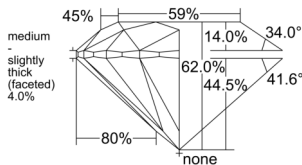

GIA®

FACSIMILE

GIA REPORT 7551577674

Verify this report at GIA.edu

GIA NATURAL DIAMOND DOSSIER®

June 25, 2026
GIA Report Number 7551577674
Shape and Cutting Style ..... Round Brilliant
Measurements ..... 4.40 - 4.43 x 2.74 mm

GRADING RESULTS

Carat Weight ..... 0.32 carat
Color Grade ..... G
Clarity Grade VS1
Cut Grade ..... Excellent

ADDITIONAL GRADING INFORMATION

Polish ..... Excellent
Symmetry ..... Excellent
Fluorescence ..... None
Clarity Characteristics..... Crystal, Feather, Pinpoint
Inscription(s): GIA 7551577674

PROPORTIONS

Profile to actual proportions

GRADING SCALES

GIA
COLOR
SCALE

COLORLESS	D
	E
	F
	G
	H
	I
NEAR COLORLESS	J
	K
	L
FAIN	M
	N
	O
	P
VERY LIGHT	Q
	R
	S
	T
	U
	V
LIGHT	W
	X
	Y
	Z

GIA
CLARITY
SCALE

VERY VERY SLIGHTLY INCLUDED	FLAWLESS
	INTERNALLY FLAWLESS
VERY SLIGHTLY INCLUDED	VVS₁
	VVS₂
SLIGHTLY INCLUDED	VS₁
	VS₂
INCLUDED	SI₁
	SI₂
	I₁
	I₂
	I₃

GIA
CUT
SCALE

EXCELLENT
VERY GOOD
GOOD
FAIR
POOR