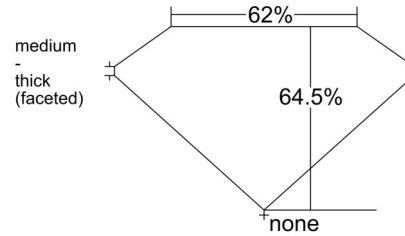

GIA NATURAL DIAMOND GRADING REPORT

June 26, 2026
 GIA Report Number 7551584623
 Shape and Cutting Style Oval Brilliant
 Measurements 8.18 x 5.97 x 3.85 mm

GRADING RESULTS

Carat Weight 1.21 carat
 Color Grade D
 Clarity Grade VS1

ADDITIONAL GRADING INFORMATION

Polish Excellent
 Symmetry Excellent
 Fluorescence Strong Blue
 Inscription(s): GIA 7551584623
Comments: Additional pinpoints are not shown.

PROPORTIONS

Profile not to actual proportions

CLARITY CHARACTERISTICS

KEY TO SYMBOLS*

- Crystal
- ~ Feather
- ☉ Cloud
- Pinpoint

* Red symbols denote internal characteristics (inclusions). Green or black symbols denote external characteristics (blemishes). Diagram is an approximate representation of the diamond, and symbols shown indicate type, position, and approximate size of clarity characteristics. All clarity characteristics may not be shown. Details of finish are not shown.