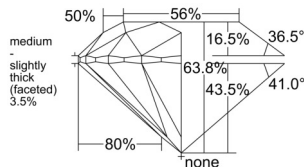

GIA®

FACSIMILE

GIA REPORT 7551592655

Verify this report at GIA.edu

GIA NATURAL DIAMOND DOSSIER®

June 26, 2026
GIA Report Number 7551592655
Shape and Cutting Style ..... Round Brilliant
Measurements ..... 5.84 - 5.91 x 3.75 mm

GRADING RESULTS

Carat Weight ..... 0.80 carat
Color Grade ..... D
Clarity Grade VS1
Cut Grade ..... Excellent

ADDITIONAL GRADING INFORMATION

Polish ..... Excellent
Symmetry ..... Very Good
Fluorescence ..... None
Clarity Characteristics.....Crystal, Cavity, Cloud, Indented Natural
Inscription(s): GIA 7551592655

PROPORTIONS

Profile to actual proportions

GRADING SCALES

GIA COLOR SCALE

COLORED	D
	E
	F
	G
	H
	I
	J
NEAR COLORLESS	K
	L
Faint	M
	N
	O
	P
	Q
	R
	S
	T
	U
	V
	W
	X
	Y
Light	Z

GIA CLARITY SCALE

FLAWLESS	VERY VERY SLIGHTLY INCLUDED	VS₁	VS₂	SI₁	SI₂	I₁	I₂	I₃	
									FLAWLESS
INTERNALLY FLAWLESS	VERY SLIGHTLY INCLUDED								

GIA CUT SCALE

EXCELLENT
VERY GOOD
GOOD
FAIR
POOR