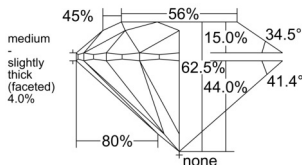

GIA®

FACSIMILE

GIA REPORT

7551594017

Verify this report at GIA.edu

GIA NATURAL DIAMOND DOSSIER®

June 27, 2026
GIA Report Number 7551594017
Shape and Cutting Style ..... Round Brilliant
Measurements ..... 5.15 - 5.17 x 3.22 mm

GRADING RESULTS

Carat Weight ..... 0.52 carat
Color Grade ..... F
Clarity Grade VS1
Cut Grade ..... Excellent

ADDITIONAL GRADING INFORMATION

Polish ..... Excellent
Symmetry ..... Excellent
Fluorescence ..... None
Clarity Characteristics..... Crystal, Feather, Pinpoint
Inscription(s): GIA 7551594017

PROPORTIONS

Profile to actual proportions

GRADING SCALES

GIA COLOR SCALE

COLORLESS	D
	E
	F
	G
	H
	I
	J
NEAR COLORLESS	K
	L
FAIN	M
	N
	O
	P
	Q
VERY LIGHT	R
	S
	T
	U
	V
	W
	X
	Y
LIGHT	Z

GIA CLARITY SCALE

FLAWLESS	INTERNAL FLAWLESS	
		FLAWLESS
VERY VERY SLIGHTLY INCLUDED	VVS₁	
	VVS₂	
VERY SLIGHTLY INCLUDED	VS₁	
	VS₂	
SLIGHTLY INCLUDED	SI₁	
	SI₂	
INCLUDED	I₁	
	I₂	
	I₃	

GIA CUT SCALE

EXCELLENT
VERY GOOD
GOOD
FAIR
POOR