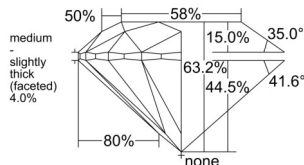

GIA®

FACSIMILE

GIA REPORT

7551594401

Verify this report at GIA.edu

GIA NATURAL DIAMOND DOSSIER®

June 26, 2026
GIA Report Number 7551594401
Shape and Cutting Style ..... Round Brilliant
Measurements ..... 5.00 - 5.07 x 3.18 mm

GRADING RESULTS

Carat Weight ..... 0.50 carat
Color Grade ..... F
Clarity Grade SI2
Cut Grade ..... Excellent

ADDITIONAL GRADING INFORMATION

Polish ..... Very Good
Symmetry ..... Very Good
Fluorescence ..... None
Clarity Characteristics ..... Cloud, Crystal, Feather
Inscription(s): GIA 7551594401

PROPORTIONS

Profile to actual proportions