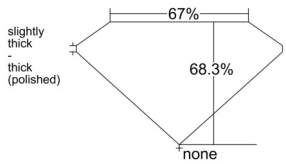

GIA®

FACSIMILE

GIA REPORT

7551596254

Verify this report at GIA.edu

GIA NATURAL DIAMOND DOSSIER®

June 27, 2026

GIA Report Number 7551596254

Shape and Cutting Style ..... **Cut-Cornered Rectangular Modified Brilliant**

Measurements ..... 5.20 x 3.82 x 2.61 mm

GRADING RESULTS

Carat Weight ..... 0.43 carat

Color Grade ..... G

Clarity Grade VVS2

ADDITIONAL GRADING INFORMATION

Polish ..... Excellent

Symmetry ..... Excellent

Fluorescence ..... Faint

Clarity Characteristics ..... Pinpoint

Inscription(s): GIA 7551596254

PROPORTIONS

Profile not to actual proportions

GRADING SCALES

GIA COLOR SCALE		GIA CLARITY SCALE			
COLORLESS	D	VERY VERY SLIGHTLY INCLUDED	FLAWLESS		
	E		INTERNALLY FLAWLESS		
	F		VVS₁		
	NEAR COLORLESS	G	VVS₂		
		H	VERY SLIGHTLY INCLUDED	VS₁	
		I		VS₂	
		FAINT	J	SLIGHTLY INCLUDED	SI₁
			K		SI₂
	L		INCLUDED		I₁
	M			I₂	
LIGHT	N			I₃	
	O				
	P				
	Q				
	R